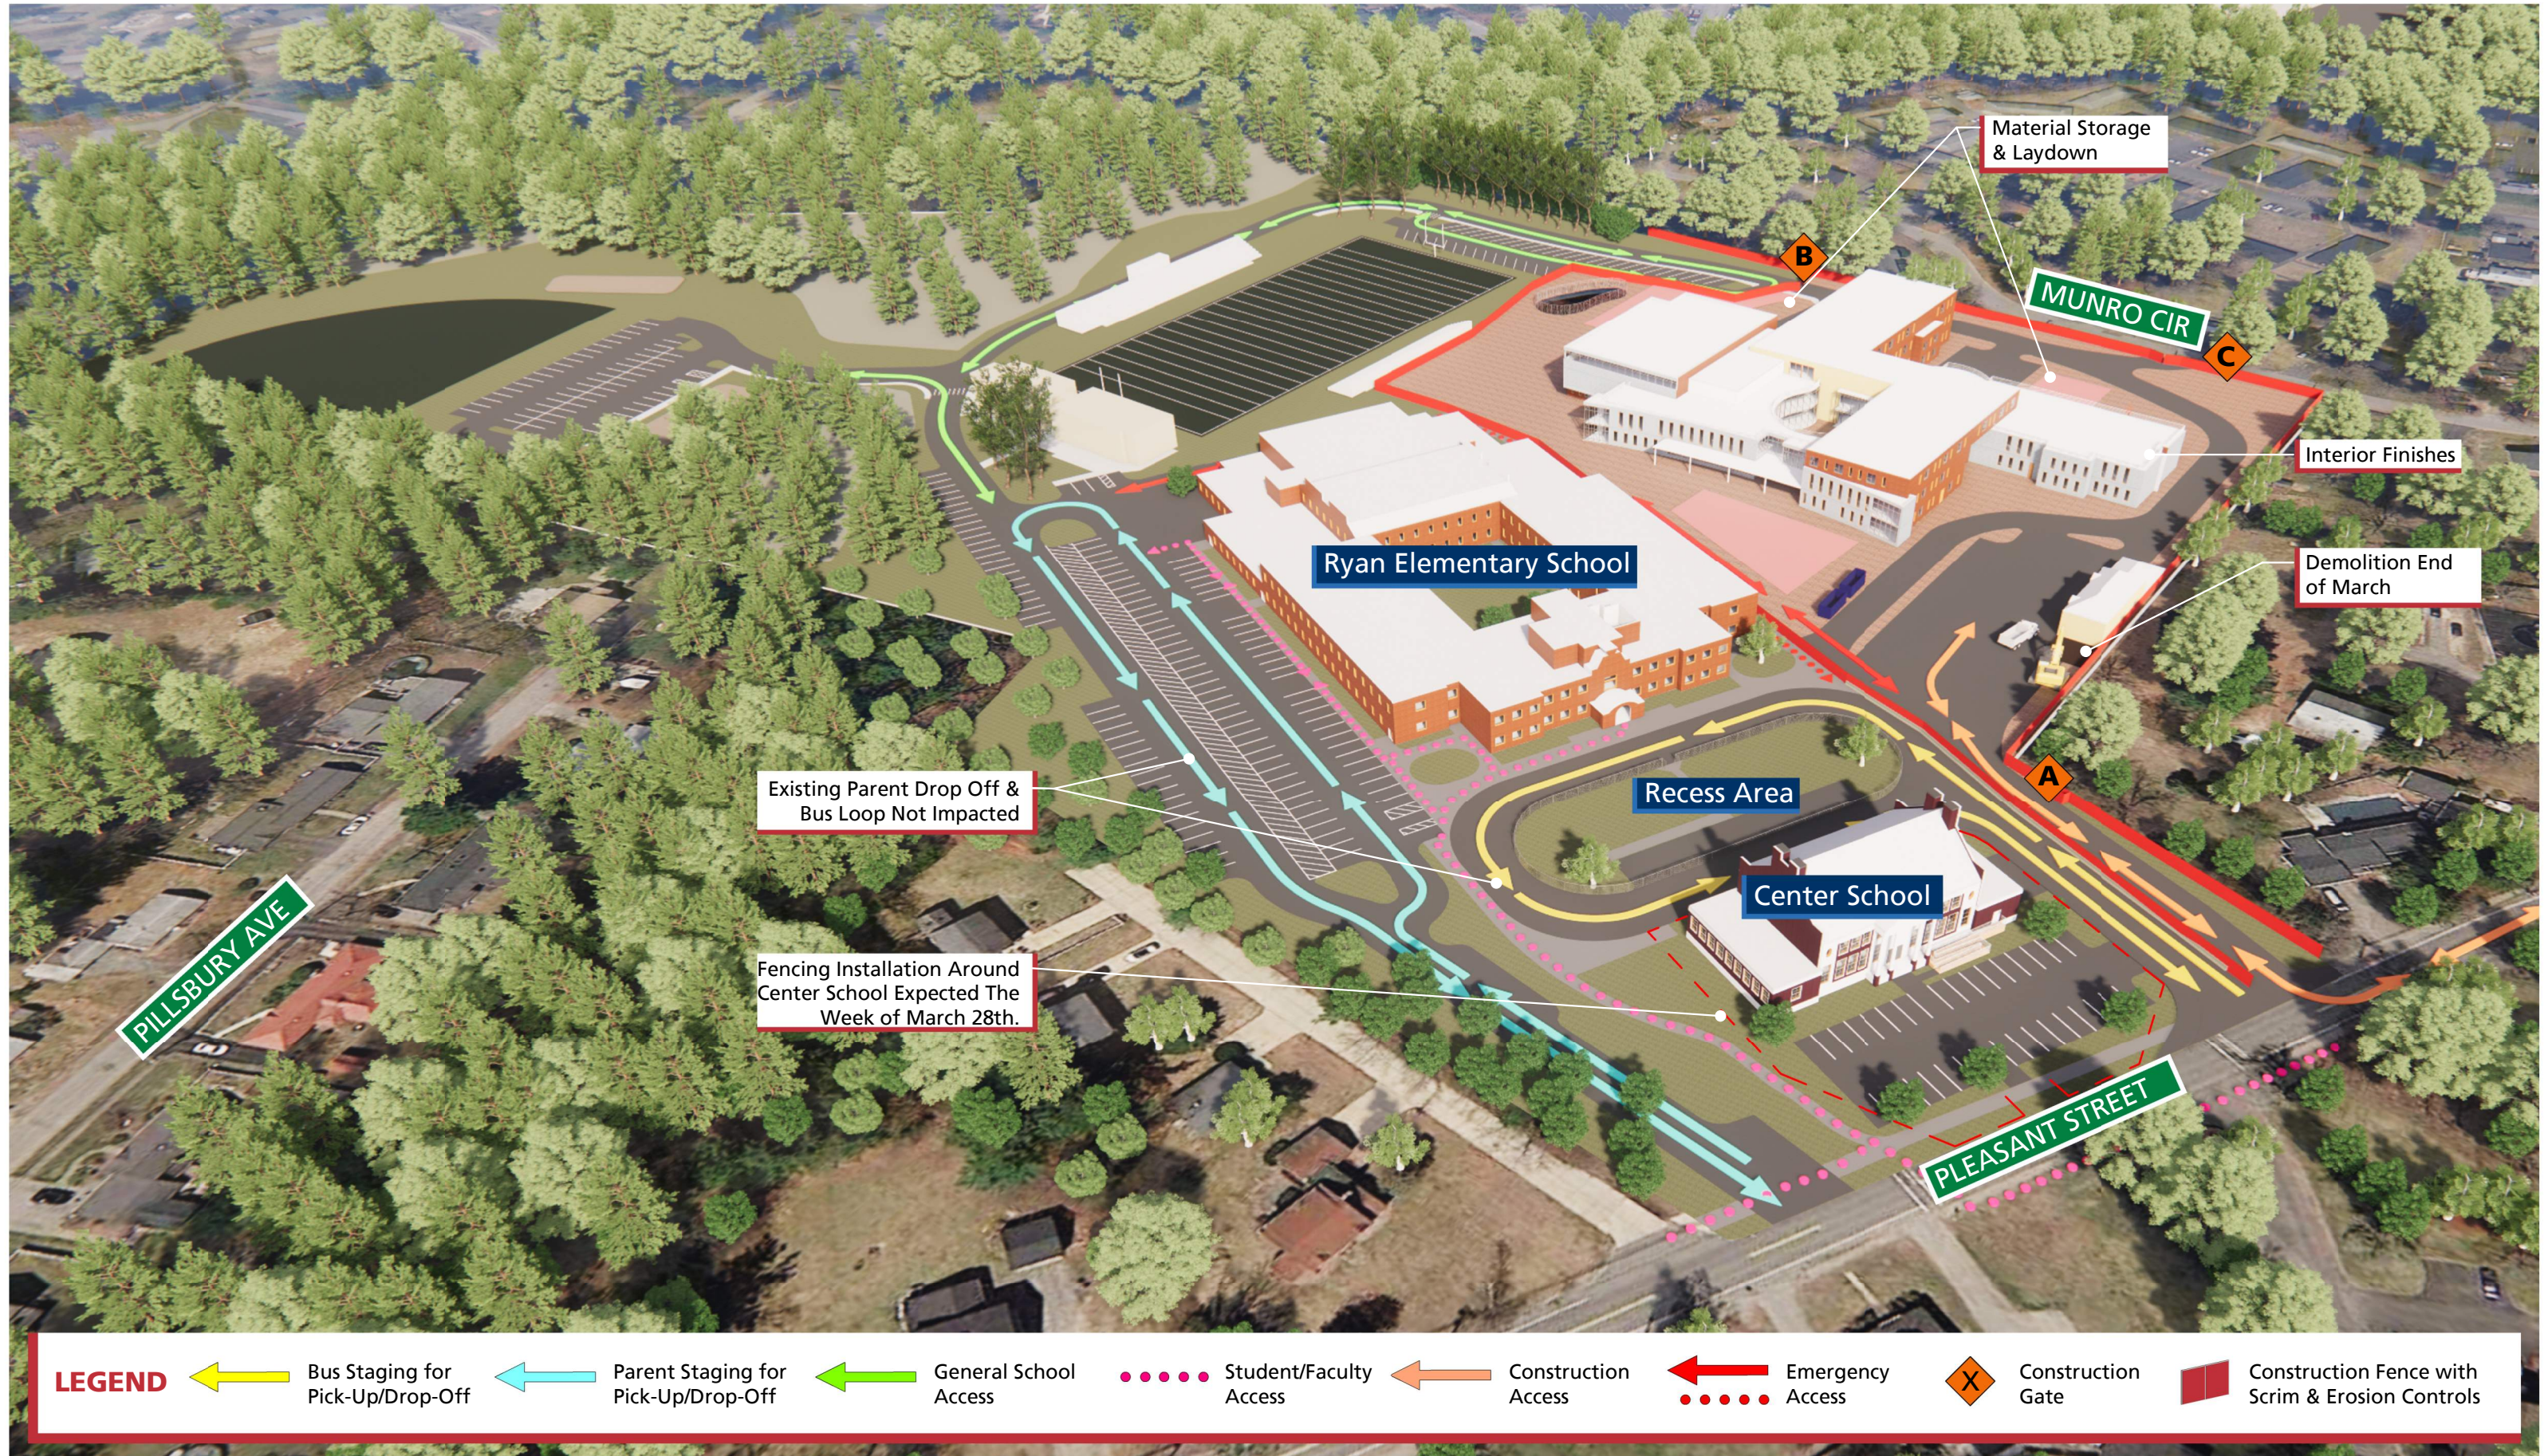

Center Elementary School

CONSTRUCTION LOGISTICS

Interior Construction
Fall 2021 - April 1, 2022

- LEGEND**
- Bus Staging for Pick-Up/Drop-Off
 - Parent Staging for Pick-Up/Drop-Off
 - General School Access
 - Student/Faculty Access
 - Construction Access
 - Emergency Access
 - Construction Gate
 - Construction Fence with Scrim & Erosion Controls

Center Elementary School

CONSTRUCTION LOGISTICS

Center School Demo

APRIL 01 2022 - JUNE 27 2022

4/4 - 4/15: Demolition of Old Field House Building

4/4 - 5/2: Abatement of Hazardous Materials at Existing Center School

5/2 - 5/23: Demolition of Existing Center School

Dust Mitigation Techniques, Including Fire Hoses and Water Cannons Will Be Incorporated for All Demolition Activity.

Citizens in the Area Should Expect Greater Than Usual Noise and Vibrations During Demo Activity.

Construction Delivery Blackout Times from 7:30am - 8:30am and 2:00pm - 3:00pm Will Be Strictly Enforced for Trucking and Debris

- LEGEND**
- Bus Staging for Pick-Up/Drop-Off
 - Parent Staging for Pick-Up/Drop-Off
 - General School Access
 - Student/Faculty Access
 - Construction Access
 - Emergency Access
 - Construction Gate
 - Construction Fence with Scrim & Erosion Controls