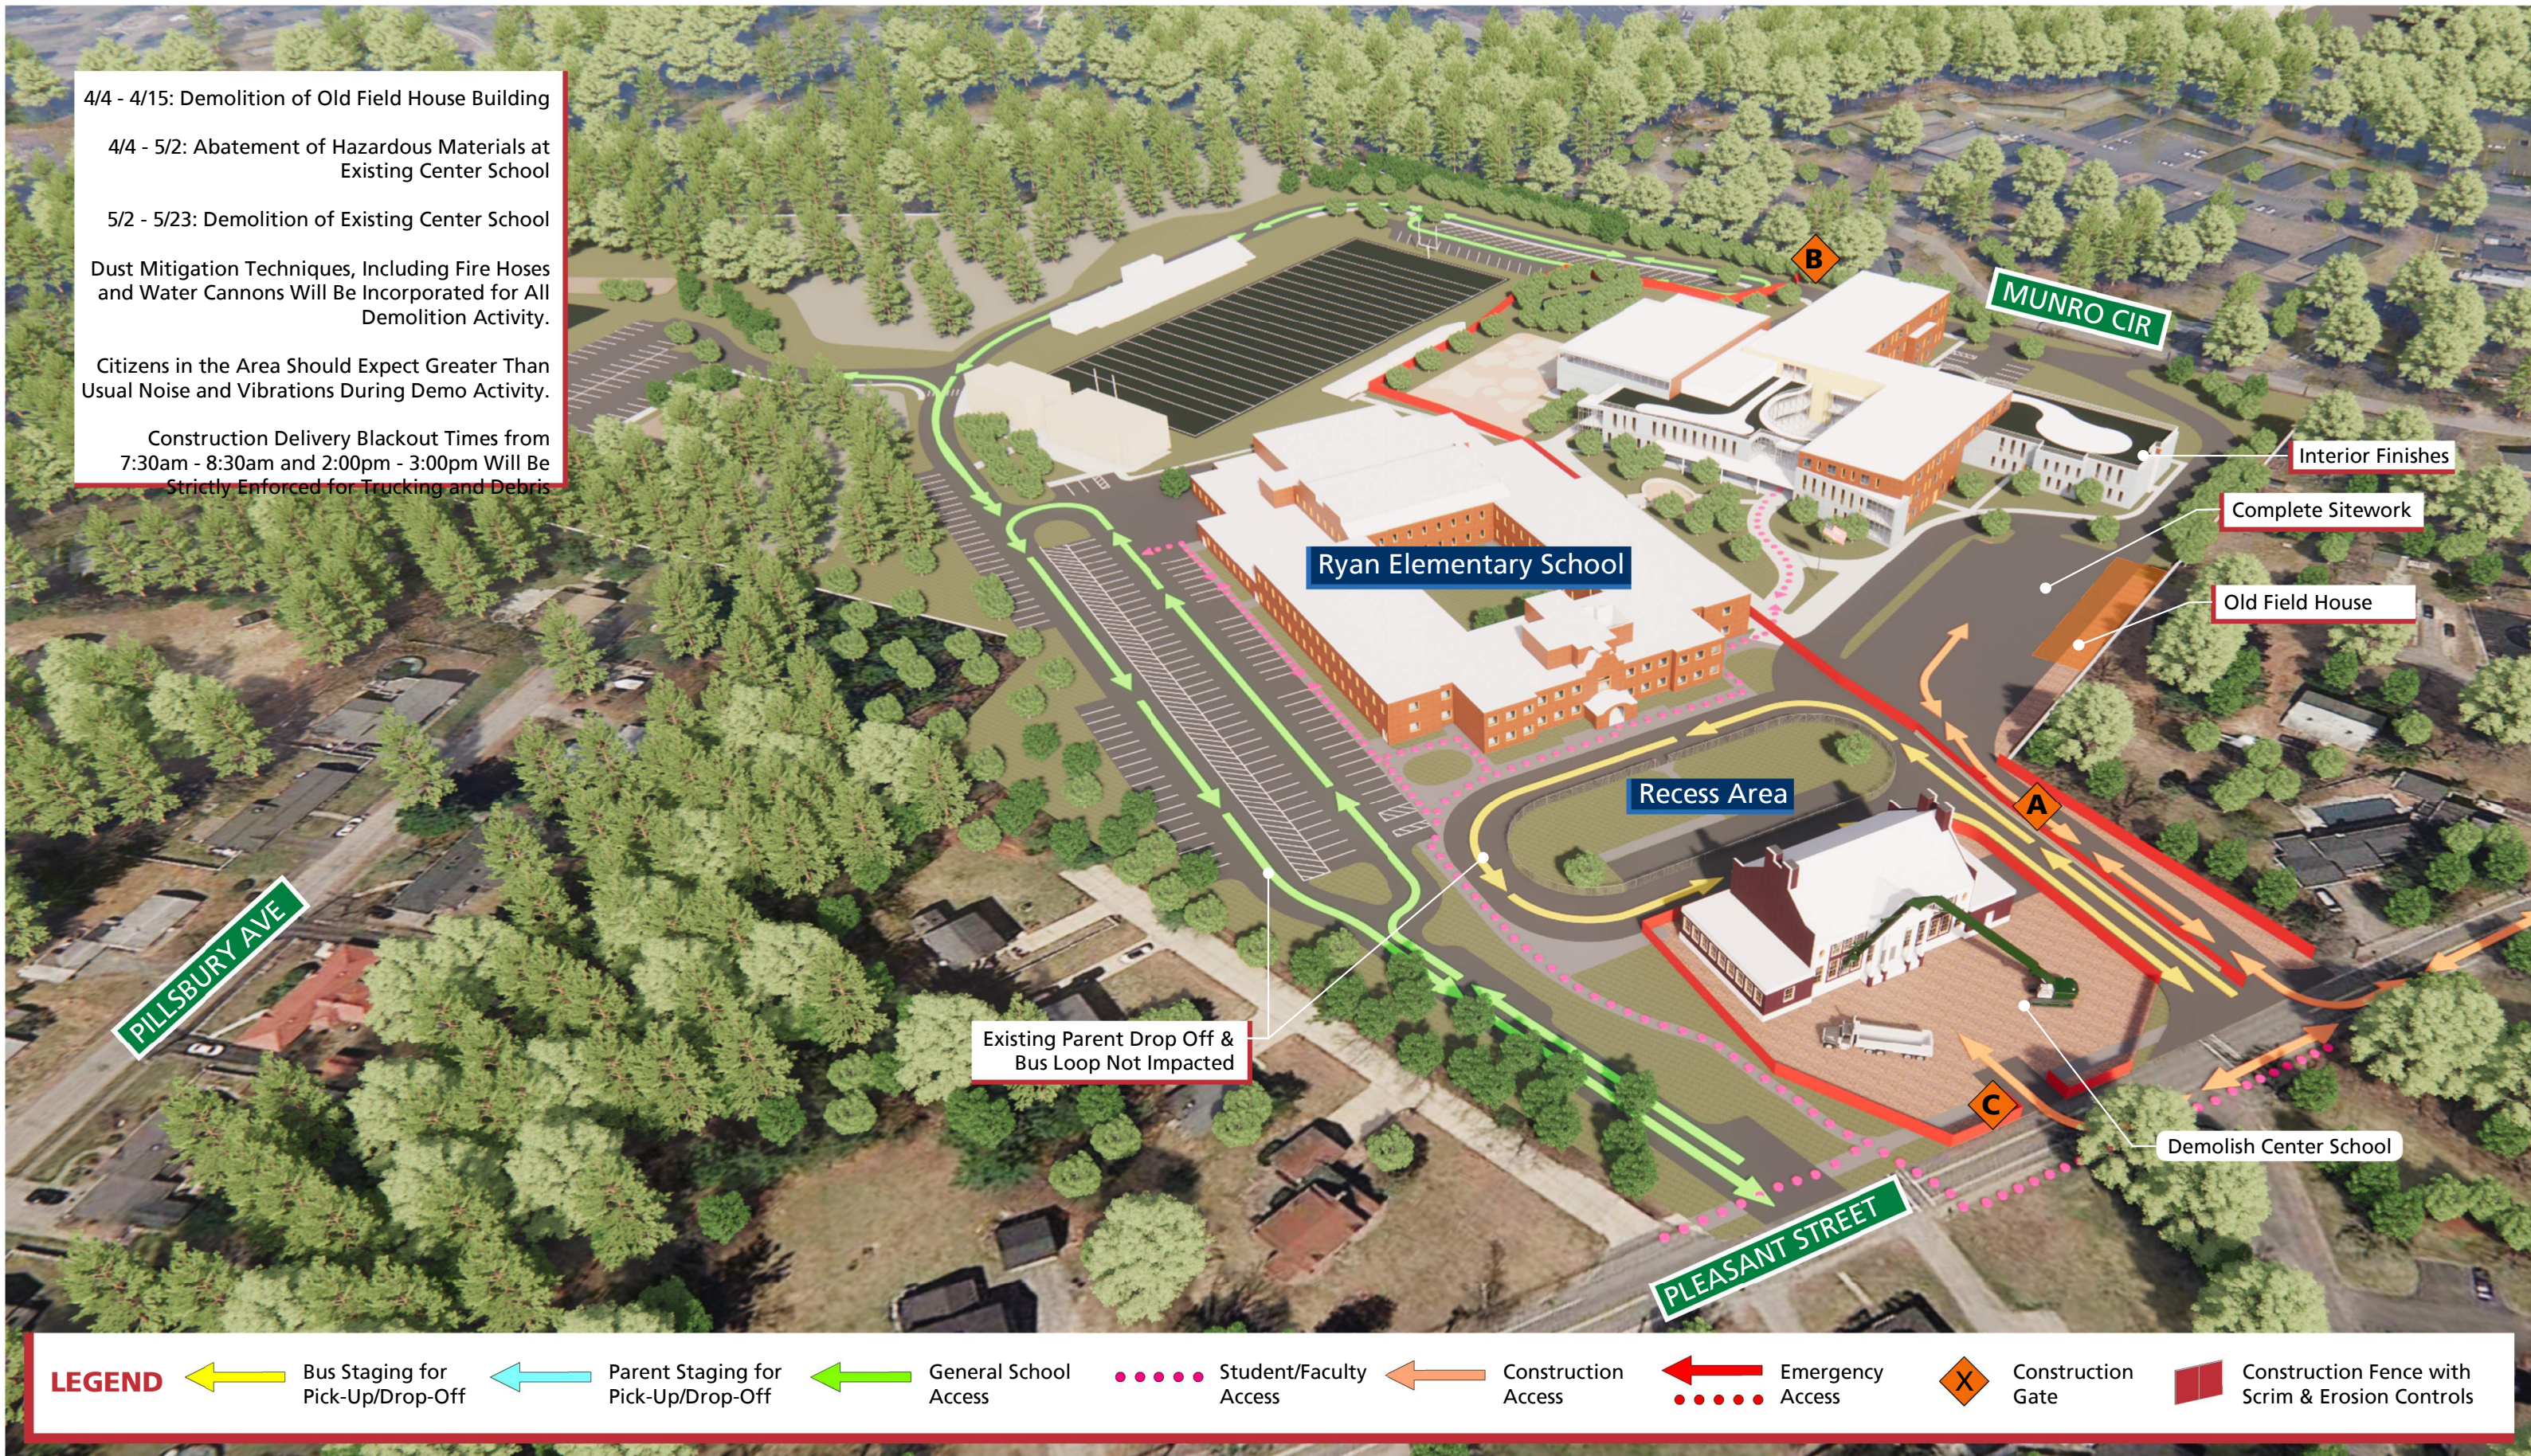

Center Elementary School

CONSTRUCTION LOGISTICS

Interior Construction
Fall 2021 - April 1, 2022

- LEGEND**
- Bus Staging for Pick-Up/Drop-Off
 - Parent Staging for Pick-Up/Drop-Off
 - General School Access
 - Student/Faculty Access
 - Construction Access
 - Emergency Access
 - Construction Gate
 - Construction Fence with Scrim & Erosion Controls

Center Elementary School

CONSTRUCTION LOGISTICS

Center School Demo

APRIL 01 2022 - JUNE 27 2022

4/4 - 4/15: Demolition of Old Field House Building

4/4 - 5/2: Abatement of Hazardous Materials at Existing Center School

5/2 - 5/23: Demolition of Existing Center School

Dust Mitigation Techniques, Including Fire Hoses and Water Cannons Will Be Incorporated for All Demolition Activity.

Citizens in the Area Should Expect Greater Than Usual Noise and Vibrations During Demo Activity.

Construction Delivery Blackout Times from 7:30am - 8:30am and 2:00pm - 3:00pm Will Be Strictly Enforced for Trucking and Debris

- LEGEND**
- Bus Staging for Pick-Up/Drop-Off
 - Parent Staging for Pick-Up/Drop-Off
 - General School Access
 - Student/Faculty Access
 - Construction Access
 - Emergency Access
 - Construction Gate
 - Construction Fence with Scrim & Erosion Controls