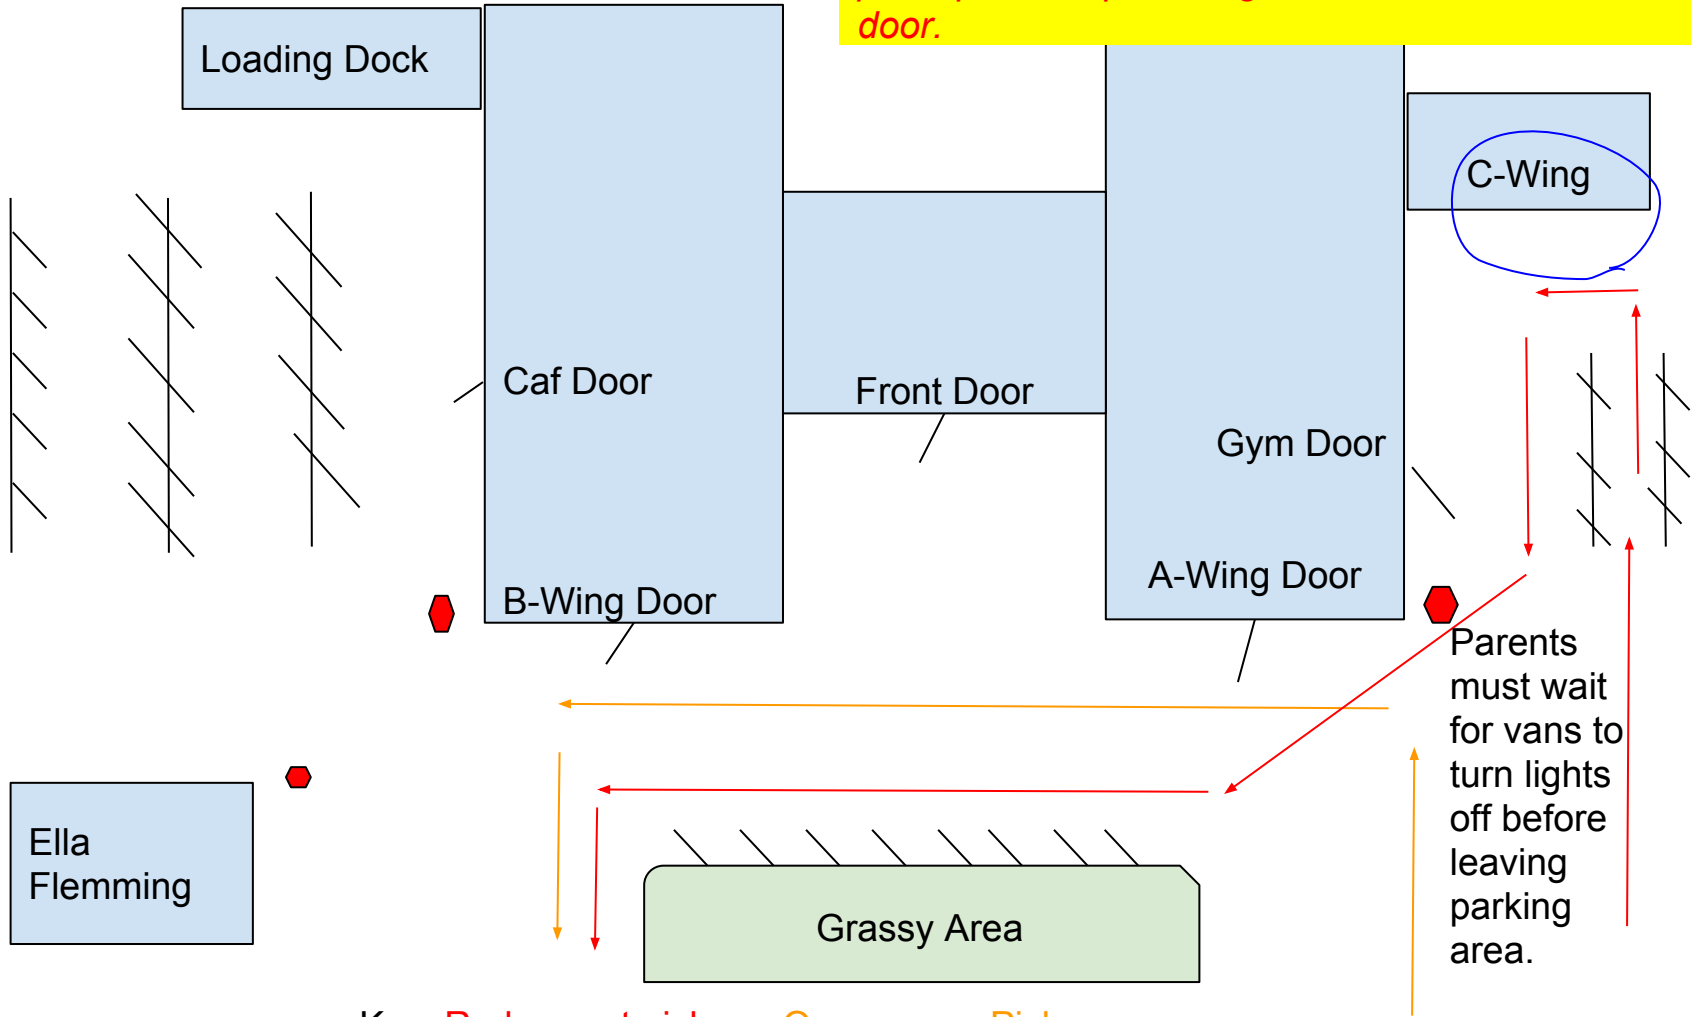

Dewing School Afternoon PreK Drop-off and Pick-Up Line

AM Integrated PK: 11:45 drop-off and 2:15 pick-up-Walk up C-Wing Stairs to classroom door.

Key: Red-parent pick-up, Orange-van Pick-up